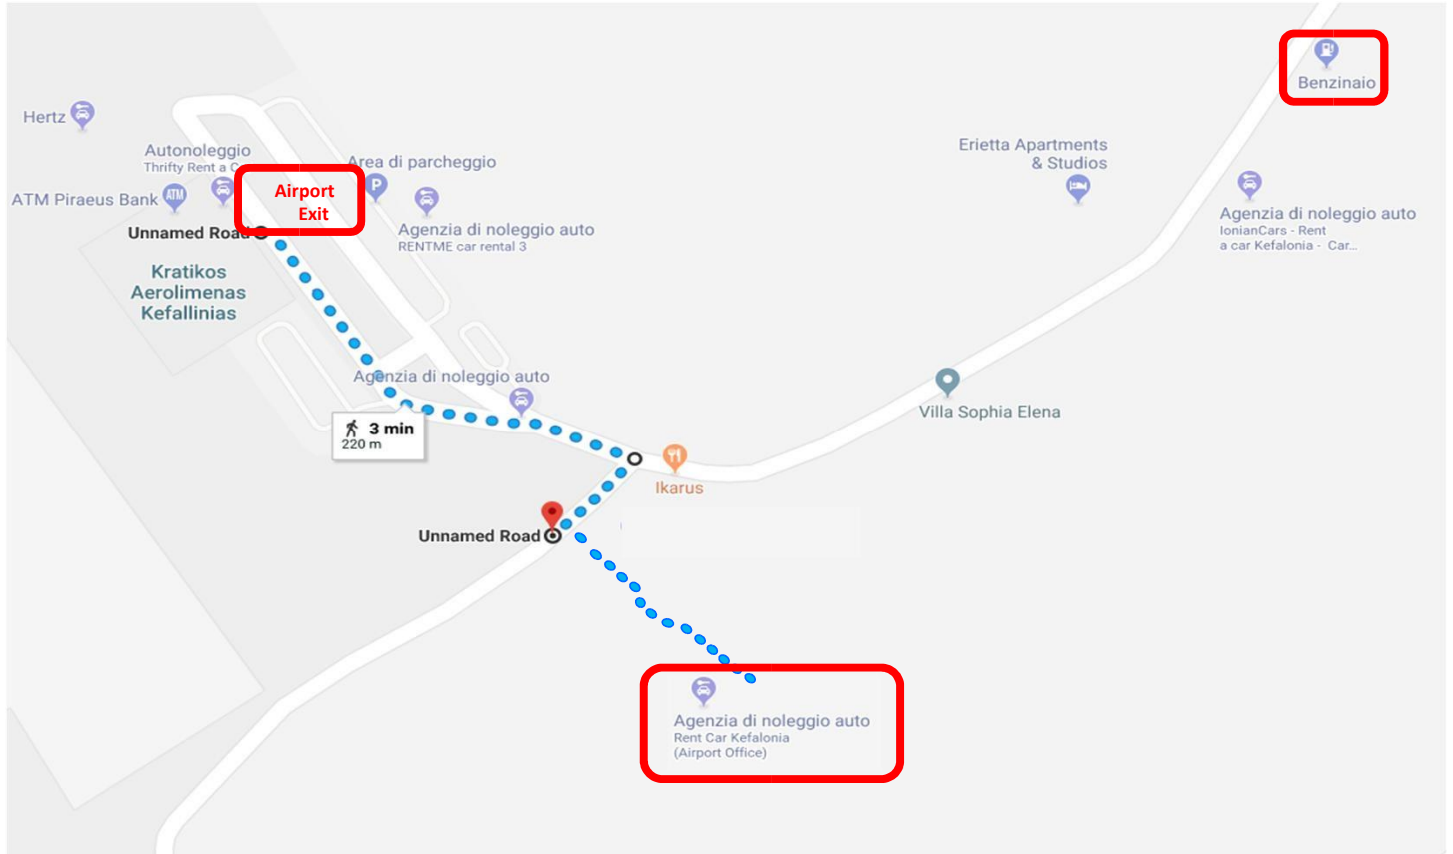

Rent Car Kefalonia – Directions to collect your car from Kefalonia Airport

After leaving the airport of Cephalaria (ARRIVALS area), turn right and continue for about 200 meters. As soon as the road begins to rise and before reaching the Ikarus bar/café (on your right), turn slightly downhill to the right (you should already see the first sign indicating "Rent Car Kefalonia"). Continue for about 50 meters. On your left, you will see a small road (you will also see another sign for "Rent Car Kefalonia"). Take the road, continue for about 100 meters and you have arrived.

Tip: if you are not traveling alone, leave someone at the airport with your luggage, pick up the car and pick up people and things later.

Best Cars for the Best Prices

Kokkylia - Argostoli
GR28100, Kefalonia, Greece
Tel.: +30 26710 26060 - Fax: +30 26710 29102

www.rentcarkefalonia.gr - info@rentcarkefalonia.gr